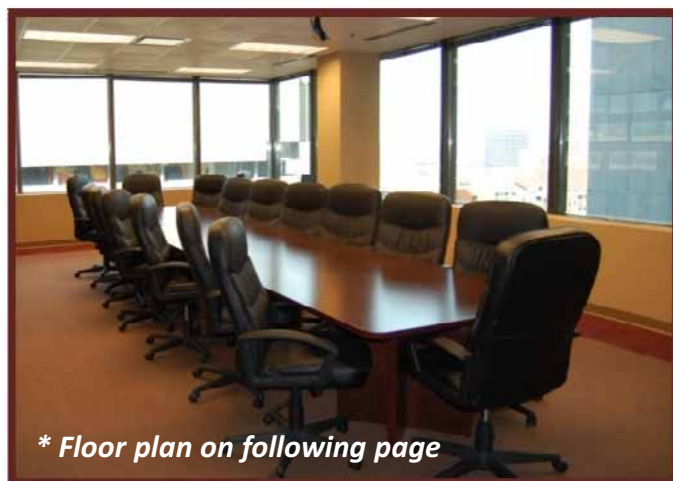

* Floor plan on following page